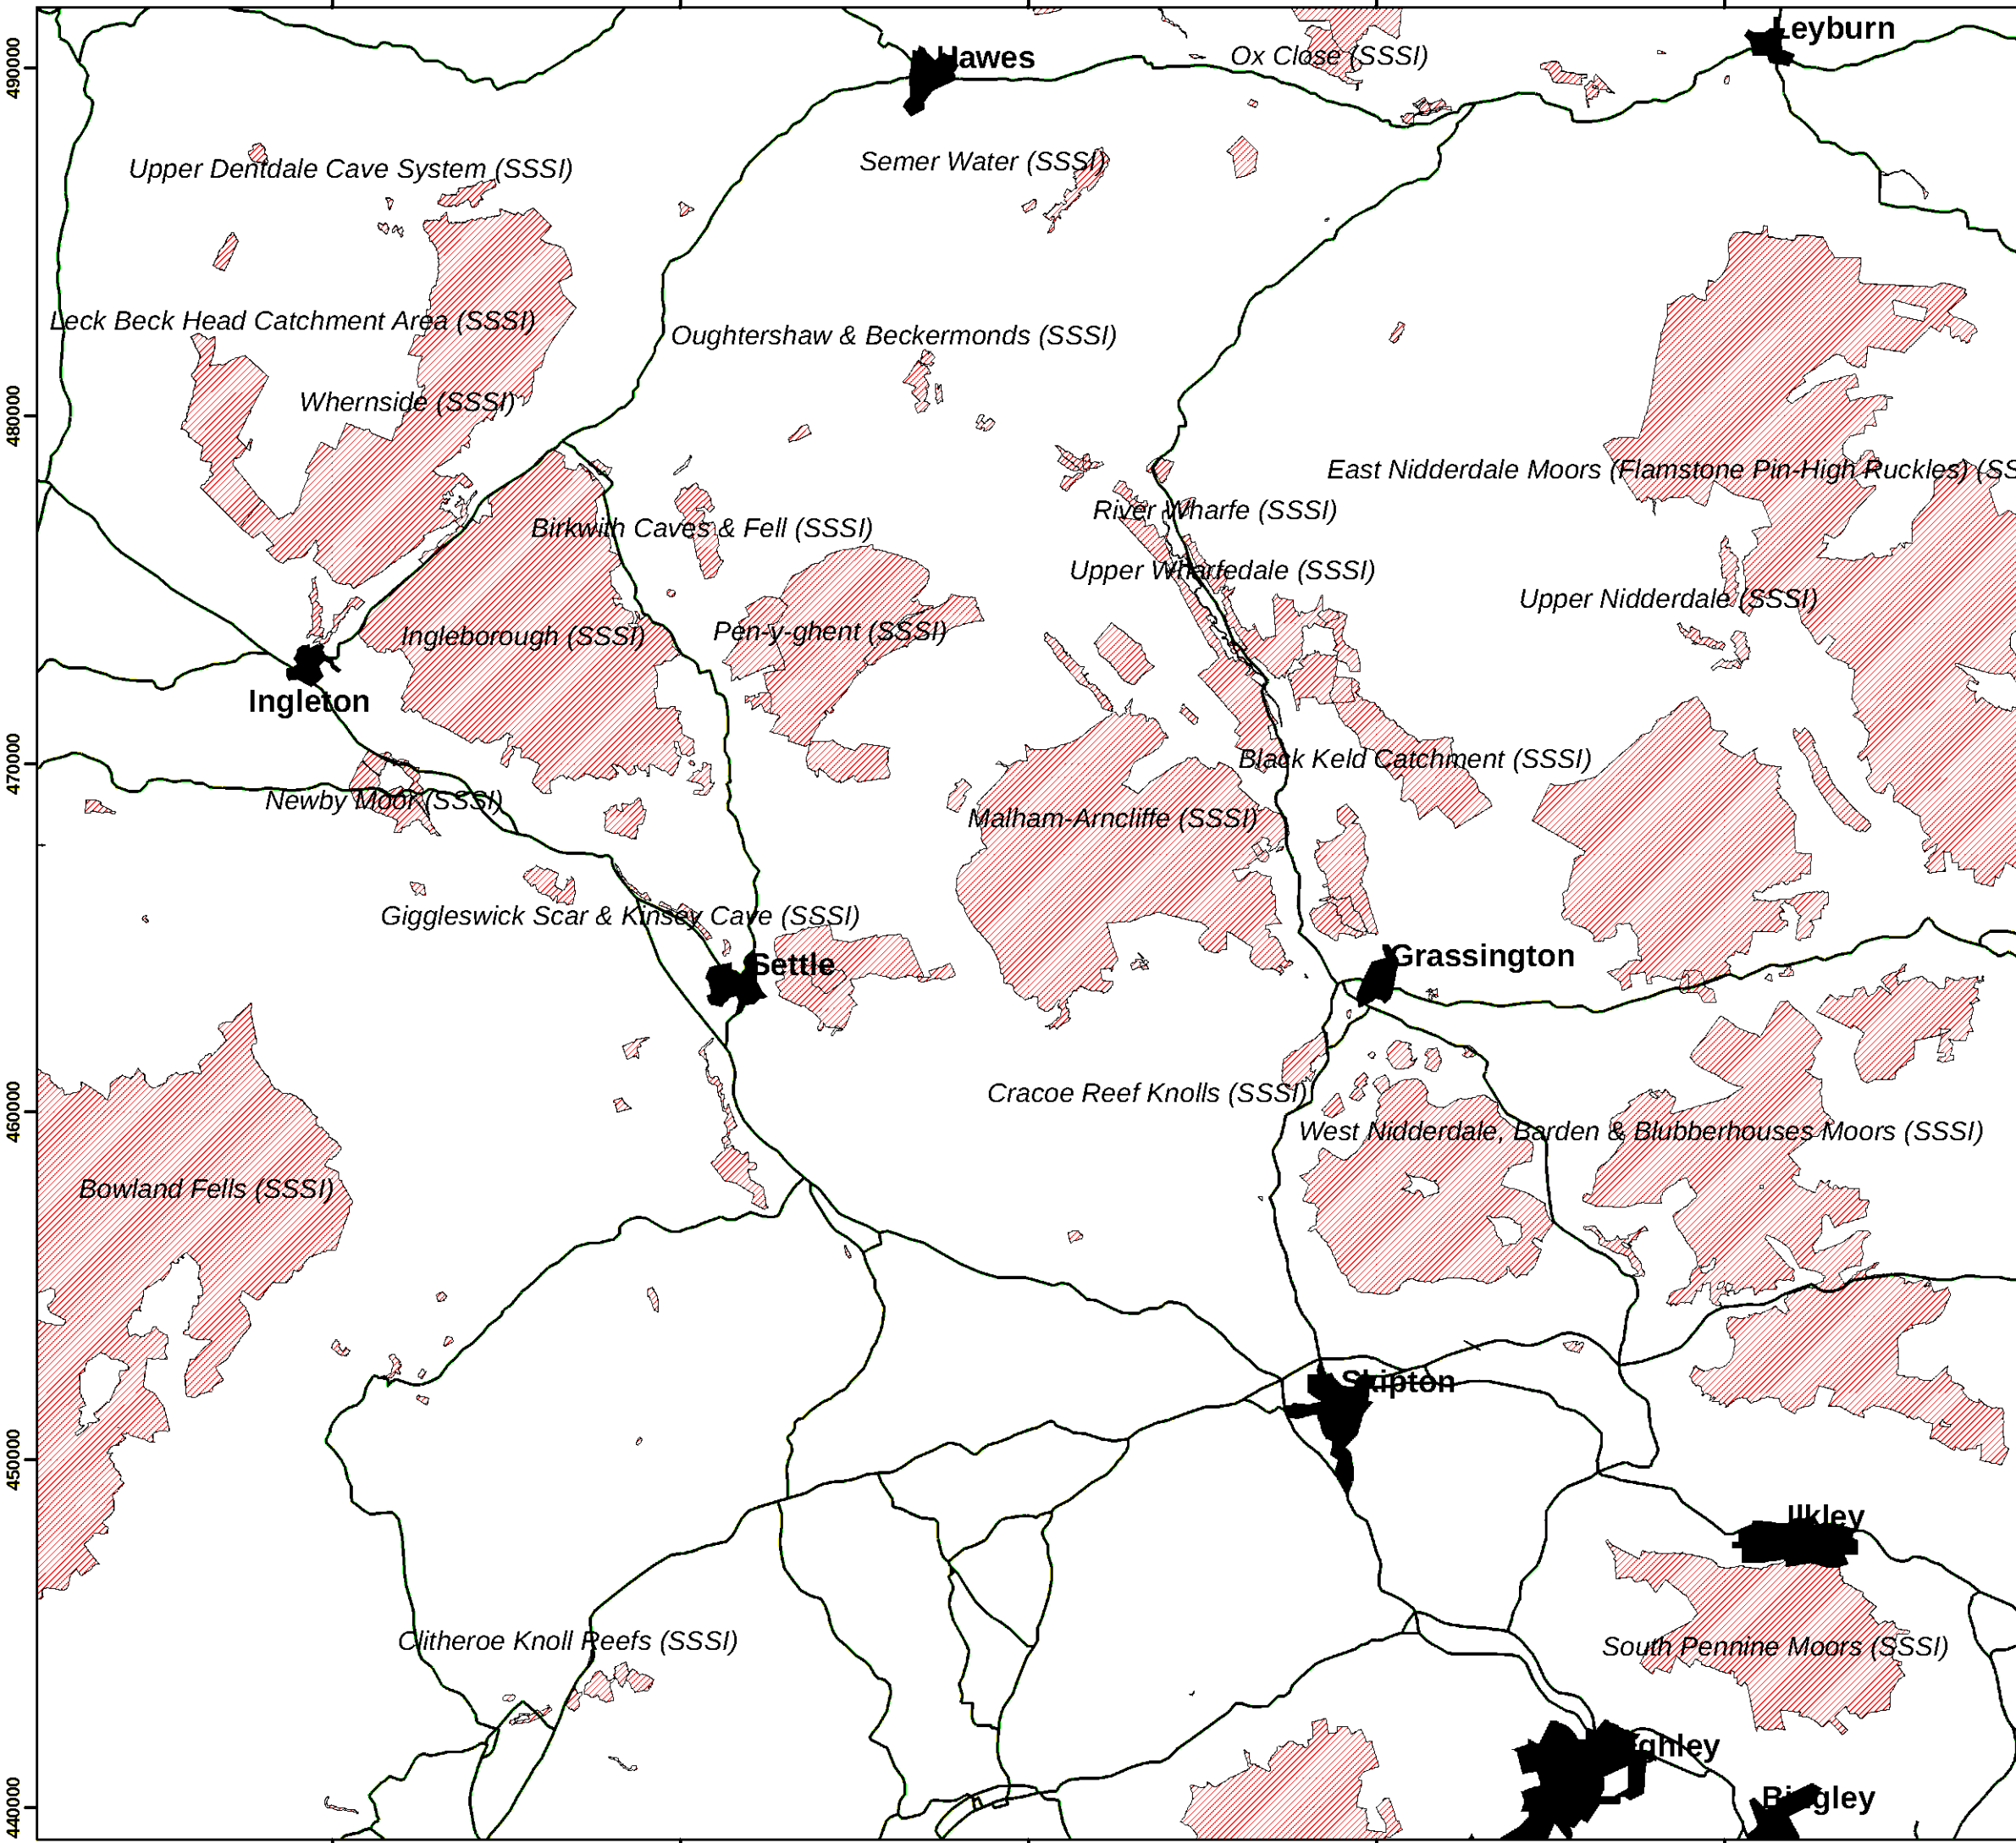

# Northern Cave Monitoring Sites of Special Scientific Interest

## Key

-  Road
  -  Urban Areas
  -  Sites of Special Scientific Interest
- © Natural England

Scale 1:250,000  
 This map is based upon Ordnance Survey material with the permission of Ordnance Survey on behalf of the Controller of Her Majesty's Stationery Office © Crown copyright. Unauthorised reproduction infringes Crown copyright and may lead to prosecution or civil proceedings.  
 Natural England 100046223 2008.  
 Map produced on 30/10/2008 by Steve Taylor  
 Yorkshire and The Humber Regional GI Unit  
 Natural England  
 Job Reference Number - N\_0810\_0219

## Key

-  Sites of Special Scientific Interest
- © Natural England

Scale 1:25,000

This map is based upon Ordnance Survey material with the permission of Ordnance Survey on behalf of the Controller of Her Majesty's Stationery Office © Crown copyright. Unauthorised reproduction infringes Crown copyright and may lead to prosecution or civil proceedings. Natural England 100046223 2008.

Map produced on 30/10/2008 by Steve Taylor  
Yorkshire and The Humber Regional GI Unit  
Natural England  
Job Reference Number - N\_0810\_0219