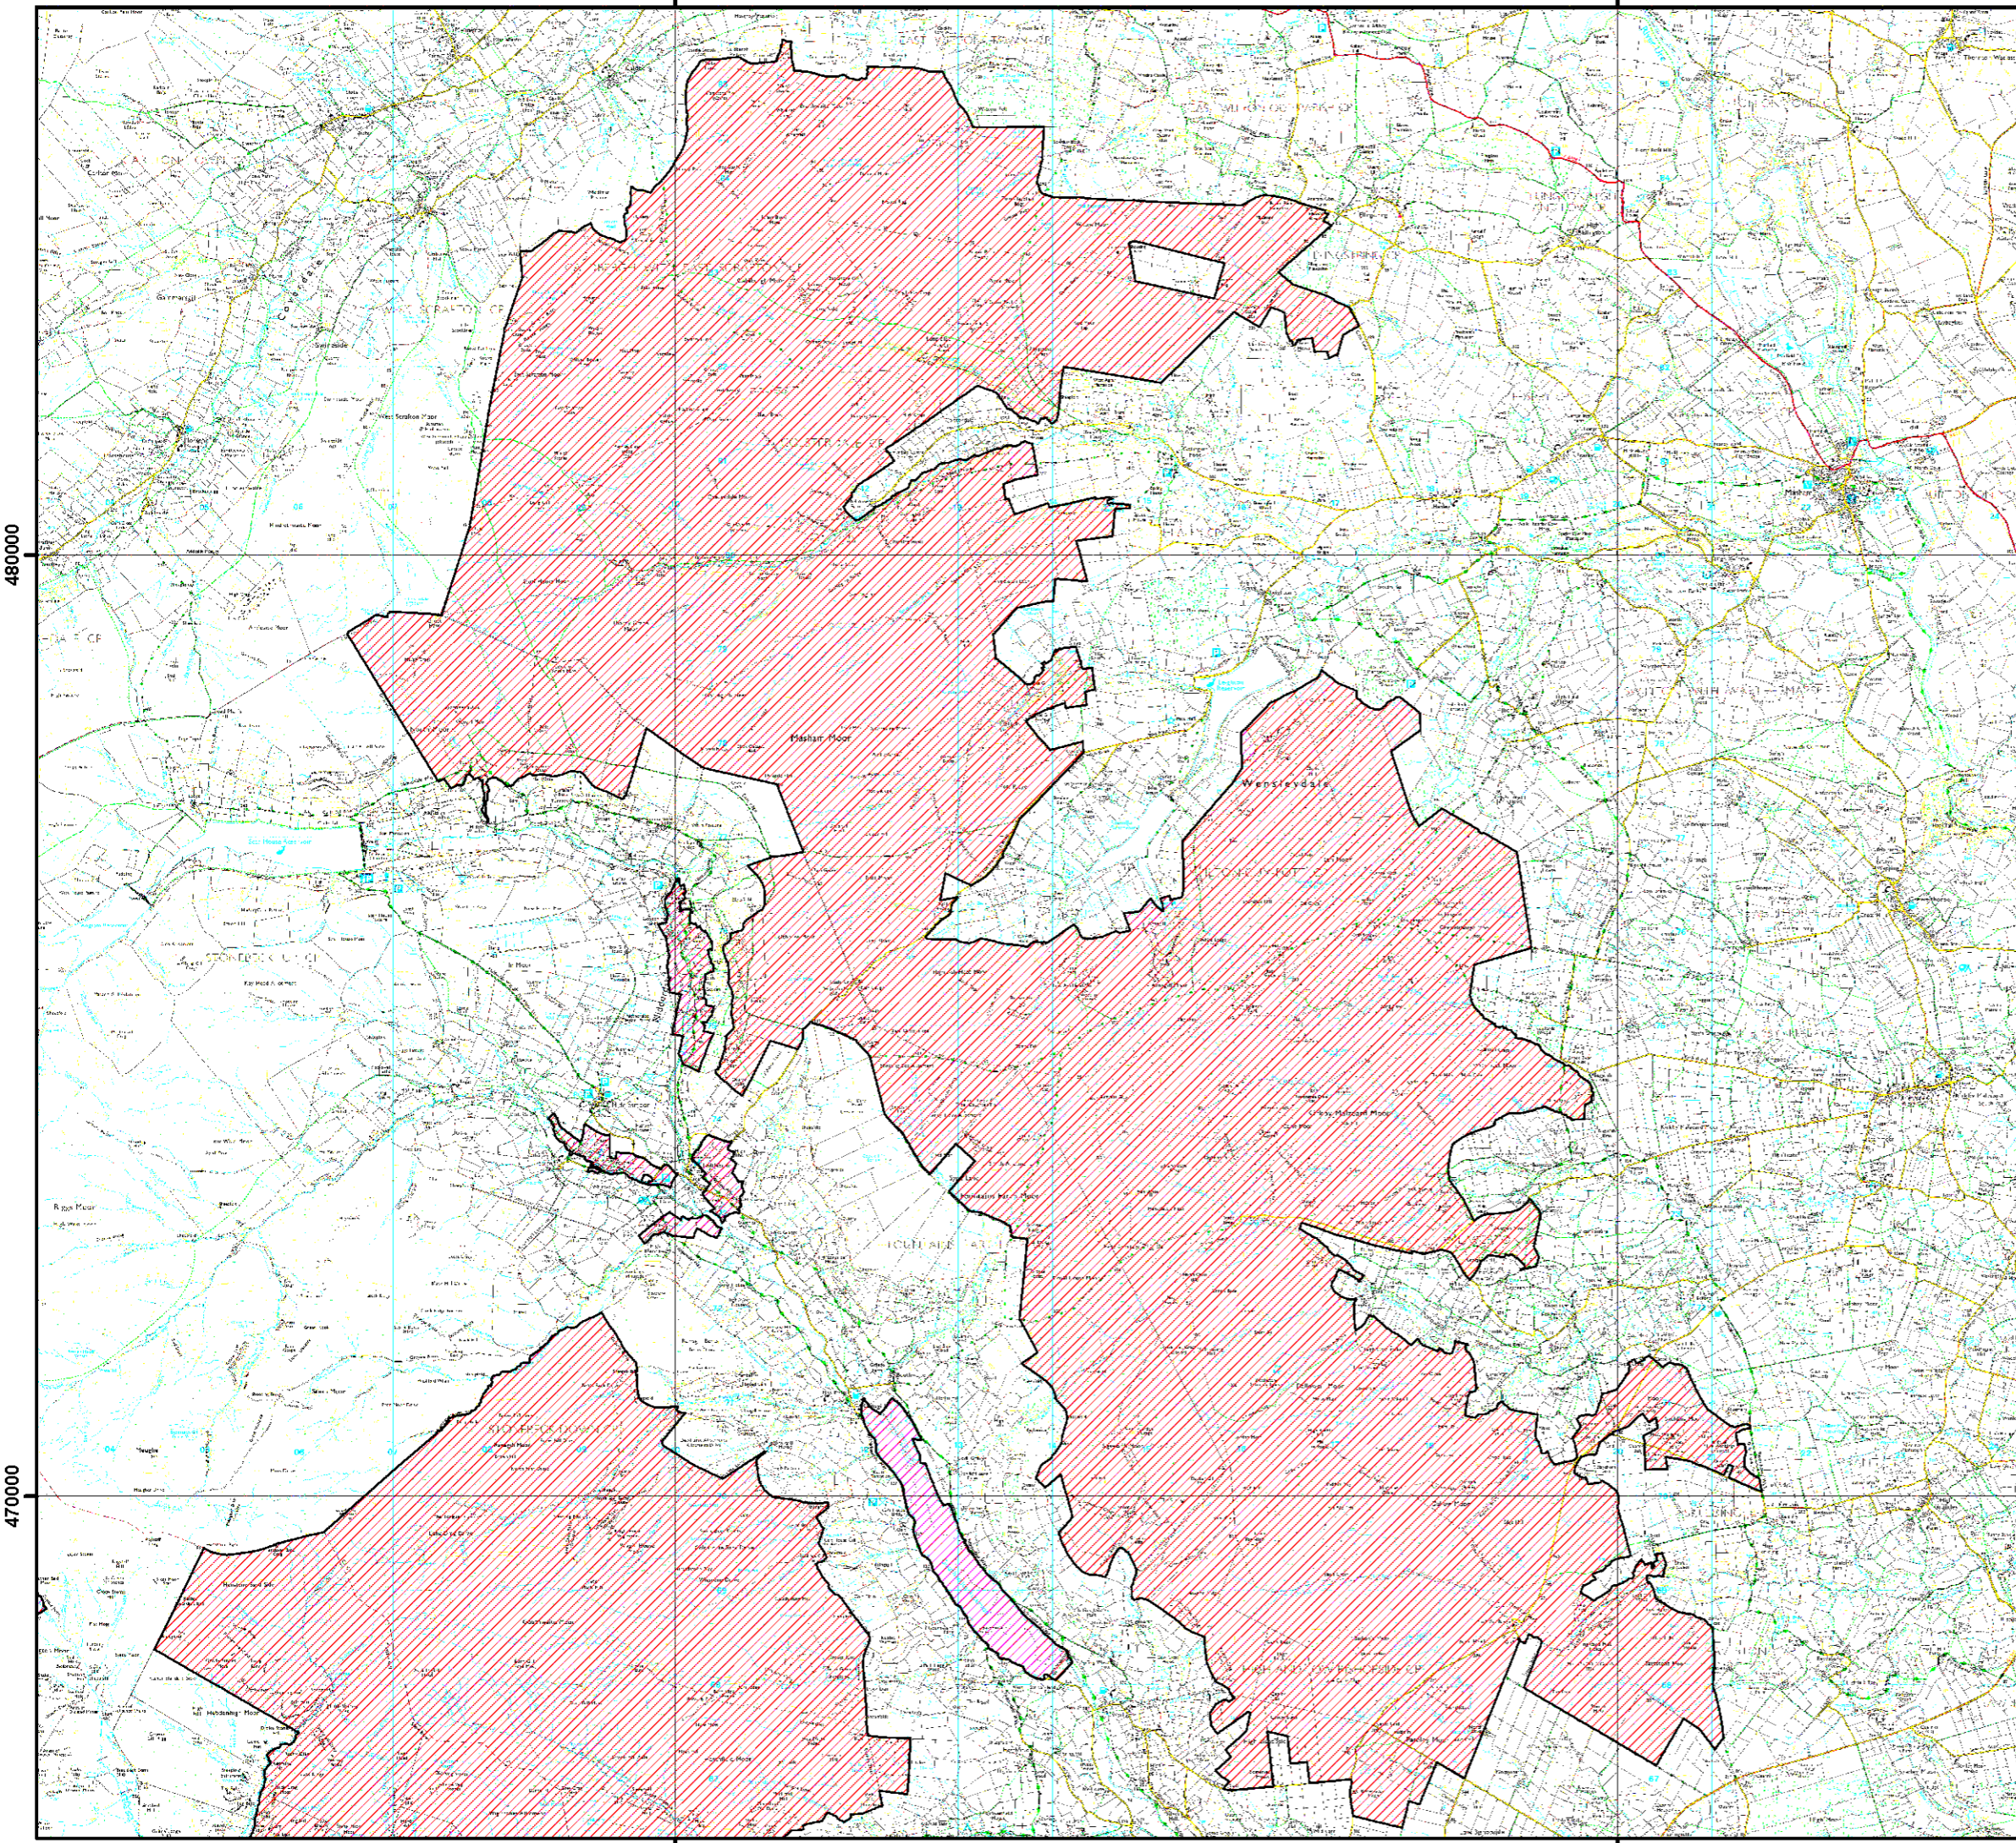

# Northern Cave Monitoring Sites of Special Scientific Interest

## Key

-  Road
  -  Urban Areas
  -  Sites of Special Scientific Interest
- © Natural England

Scale 1:250,000  
 This map is based upon Ordnance Survey material with the permission of Ordnance Survey on behalf of the Controller of Her Majesty's Stationery Office © Crown copyright. Unauthorised reproduction infringes Crown copyright and may lead to prosecution or civil proceedings.  
 Natural England 100046223 2008.  
 Map produced on 30/10/2008 by Steve Taylor  
 Yorkshire and The Humber Regional GI Unit  
 Natural England  
 Job Reference Number - N\_0810\_0219

## Key

-  Sites of Special Scientific Interest
- © Natural England

Scale 1:25,000

This map is based upon Ordnance Survey material with the permission of Ordnance Survey on behalf of the Controller of Her Majesty's Stationery Office © Crown copyright. Unauthorised reproduction infringes Crown copyright and may lead to prosecution or civil proceedings. Natural England 100046223 2008.

Map produced on 30/10/2008 by Steve Taylor  
Yorkshire and The Humber Regional GI Unit  
Natural England  
Job Reference Number - N\_0810\_0219